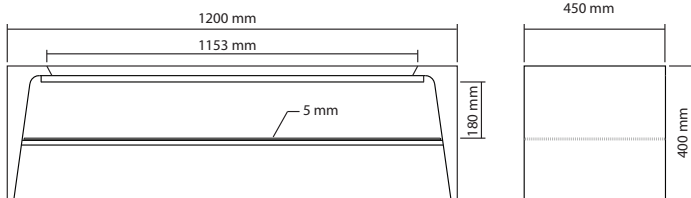

Arken 1200

Arken, a light concept for contemporary design...

If you are one of those who insists on true design where esthetics come first, then the Arken line is just right for you!

The 120 cm version of the Arken inaugurates an array of products characterized by sculptural lines. Available in a totally white glossy frame, with only the upper shelf in black to give it contrast and making this piece both retro and modern. This version also features a bamboo finish to the delight of those who love adding wood to their decor.

SPECIFICATIONS

DESIGN

Finishes: *White/Black lacquered*
White/Bamboo

Structure: Black and White laquered MDF

Shelves: Clear glass

USABLE DIMENSIONS

Overall dimensions (W x H x D): 1200 x 400 x 450 mm

Internal shelves (W x H x D): 1196 x 5 x 436 mm

CONDITIONNEMENT

Livré démonté avec visserie, plan et outillage nécessaires au montage

Quantité/carton: 1 – **Type:** Carton brun

Dimensions (L x H x P): 1220 x 530 x 230 mm

Poids net: 26 kg

Poids brut: 28 kg