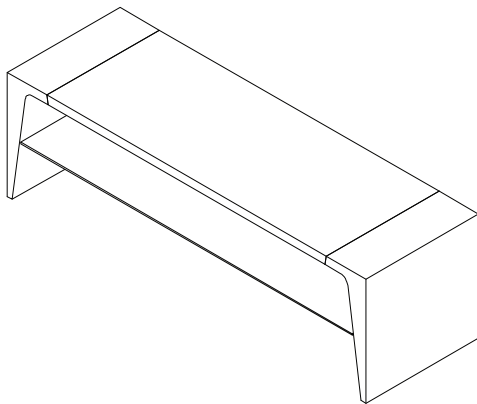

Arken 1200

Arken, a light concept for contemporary design...

If you are one of those who insists on true design where esthetics come first, then the Arken line is just right for you!

The 120 cm version of the Arken inaugurates an array of products characterized by sculptural lines. Available in a totally white glossy frame, with only the upper shelf in black to give it contrast and making this piece both retro and modern. This version also features a bamboo finish to the delight of those who love adding wood to their decor.

SPECIFICATIONS

DESIGN

Finishes: *White/Black lacquered*
White/Bamboo

Structure: Black and White laquered MDF

Shelves: Clear glass

USABLE DIMENSIONS

Overall dimensions (W x H x D): 1200 x 400 x 450 mm

Internal shelves (W x H x D): 1196 x 5 x 436 mm